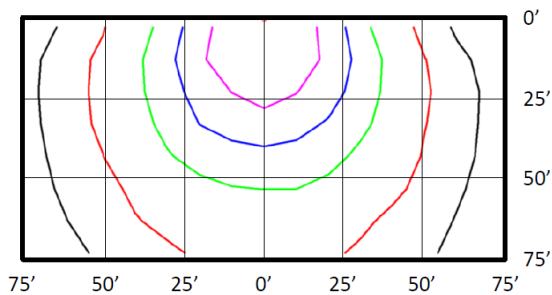

PHOTOMETRICS

- 5.0
- 2.0
- 1.0
- 0.5
- 0.2
- 0.1

VLWP4-B-120L-QT-50K
Mounting Height = 25ft

BUG Rating: B1-U4-G5

Zone	Lumens	
FL - Front - Low (0-30)	1,175	10%
FM - Front - Medium (30-60)	3,212	26%
FH - Front - High (60-80)	2,586	21%
FVH - Front - Very High (80-90)	1,159	10%
Total Forward Light	8,132	67%
BL - Back - Low (0-30)	631	5%
BM - Back - Medium (30-60)	602	5%
BH - Back - High (60-80)	160	1%
BVH - Back - Very High (80-90)	31	0%
Total Back Light	1,425	12%
UL - Up Light - Low (90-100)	997	8%
UH - Up Light - High (100-180)	1,592	13%
Total Up Light	2,589	21%
Total Lumens	12,146	100%

VLWP23B-80L-QT-50K
Mounting Height = 15ft