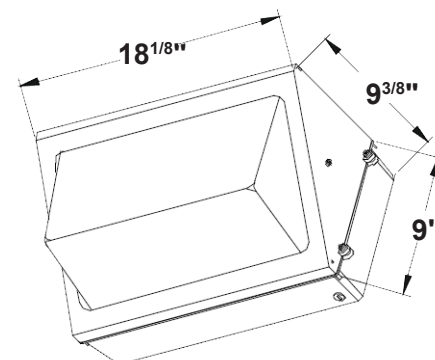

## PHOTOMETRICS

- 5.0
- 2.0
- 1.0
- 0.5
- 0.2
- 0.1

**VLWP4-B-120L-QT-50K**  
**Mounting Height = 25ft**