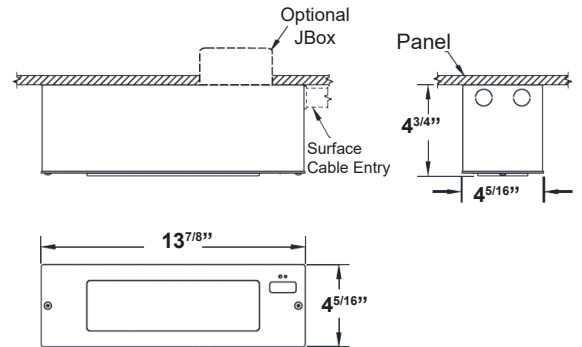

***Specify Mounting: S-Surface; R-Recessed**
#Specify Finish: WH-White; AL-Aluminum, BK-Black

OPTIONS (Factory Installed)	
WA	- Wide Angle Lens
RTP	- Remote Test Panel (EM model only)
PK12	- 12" Pendant Mount
SWP	- Swivel Kit for Pendant Mount
EBR	- End Bracket (for End Mount Applications)
2AC120	- Dual AC Input (AC Models only) - 120V
2AC277	- Dual AC Input (AC Models only) - 277V
NCL	- Natatorium Finish Paint
CC	- Custom Color

AC Model - Recess

AC Model - Surface

Pendant Mount

EM Model - Recess

EM Model - Surface

RHO-EM Models

Recessed Mount

Surface Endosed Mount