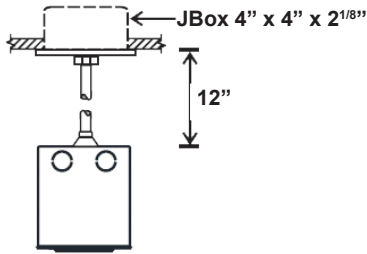

Pendant Mount