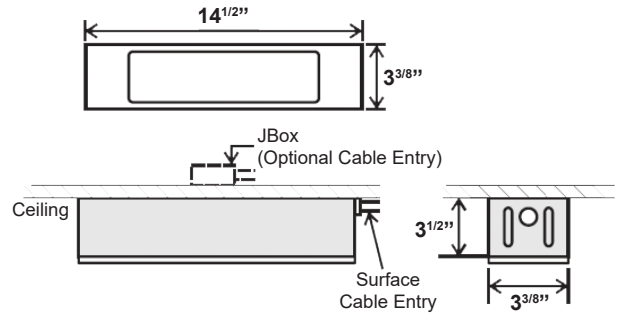

AC Model - Surface