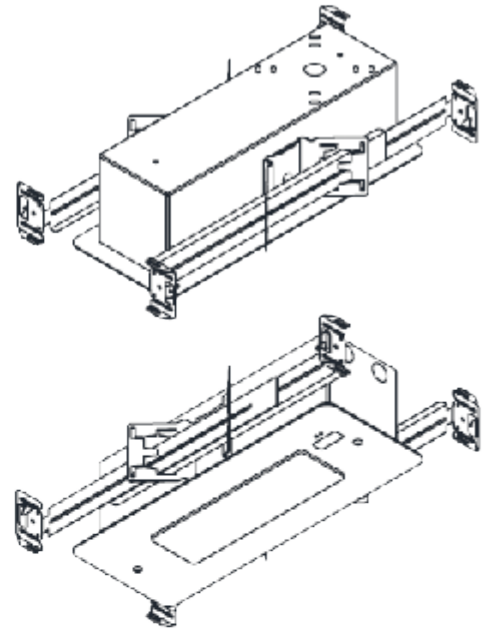

SPECIFICATIONS

EMERGENCY

HOUSING

- Recessed Mount: Faceplate is extruded aluminum
- Surface Mount: Steel housing with bracket mount locations and knockouts for wiring
- Available finishes include Satin White, Aluminum, and Black

AC Model - Recess

AC Model - Surface

Pendant Mount

EM Model - Recess

EM Model - Surface

RHO-EM Models

Recessed Mount

Surface Endosed Mount