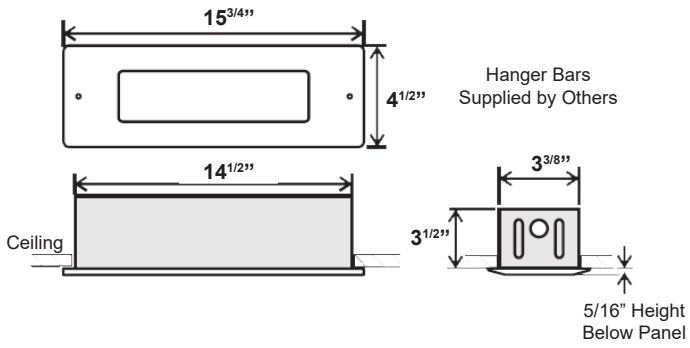

AC Model - Recess