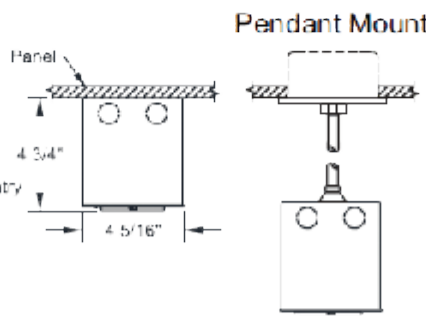

***Specify Mounting: S-Surface; R-Recessed**
#Specify Finish: WH-White; AL-Aluminum, BK-Black

OPTIONS (Factory Installed)	
WA	- Wide Angle Lens
RTP	- Remote Test Panel (EM model only)
PK12	- 12" Pendant Mount
SWP	- Swivel Kit for Pendant Mount
EBR	- End Bracket (for End Mount Applications)
2AC120	- Dual AC Input (AC Models only) - 120V
2AC277	- Dual AC Input (AC Models only) - 277V
NCL	- Natatorium Finish Paint
CC	- Custom Color

AC Model - Recess

AC Model - Surface

Pendant Mount

EM Model - Recess

EM Model - Surface

RHO-EM Models

Recessed Mount

Surface Endosed Mount