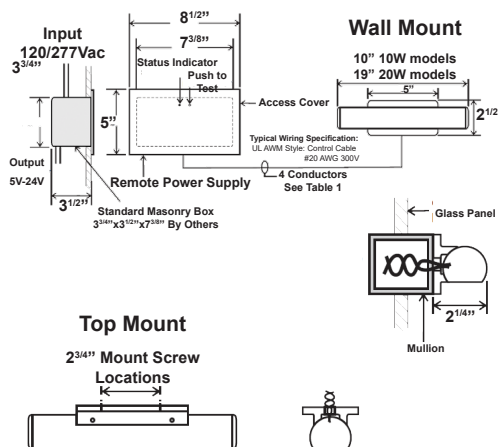

Project

Type

Catalog Number

SPECIFICATIONS

EMERGENCY

HOUSING

- Decorative low profile die-cast aluminum housing
- Available in white, black, brushed aluminum, or satin bronze finishes
- Stainless Steel hardware
- Full 90° Cutoff

ELECTRICAL

- Unit offered as AC only, or battery backup
- Dual 120/277V
- Operating Temperature: -20°C - 40°C (-4°F - 104°F)

BATTERY

- 3.6V, 5Ah Li-SOCl₂ Battery
- LVD prevents battery from deep discharge
- Internal transfer switch automatically connects battery to lamp heads for 90-minute emergency illumination
- Two-rate charger initiates battery charge to recharge in battery in 24 hours

ILLUMINATION

- Sealed diffused lens
- 50,000 Hours
- 5300K standard; 2900 - 3800K available

MOUNTING

- Mounts directly to structural mullion beams in glass fronted entrances
- Suitable for wall or ceiling mount

CODE COMPLIANCE

- cETLus Listed for Outdoor Locations
- Meets UL924, NFPA 101, Life Safety Code, NEC, OSHA, Local and State Codes
- IP66 Rated
- BAA Compliant

WARRANTY

- 5 Year

**OMEL
Mullion Mount LED
AC/EM Unit**

ORDERING INFORMATION

CATALOG#	Description
OMEL-10W-*#	10W, 371 Lumens, AC Only
OMEL-10W-*-EM-#	10W, 494 Lumens, Battery Backup
OMEL-20W-*#	20W, 742 Lumens, AC Only
OMEL-20W-*-EM-SD-#	20W, 988 Lumens, Battery Backup, Self Diagnostics

*Specify Mounting; C-Ceiling Mount, W-Wall Mount
#Specify Color; WH-White; BA-Brushed Aluminum; BZ-Bronze, BK-Black

OPTIONS (Factory Installed)