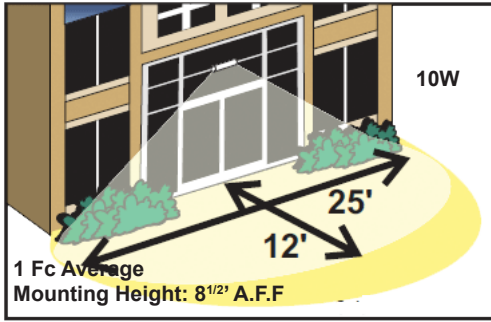

SPACING GUIDELINES

| Model # | Mounting Height (ft) | 3' Wide Egress Path | 6' Wide Egress Path | 10' Wide Egress Path |
|----------|----------------------|---------------------|---------------------|----------------------|
| OMEL-10W | 8' | 25' | 25' | 25' |