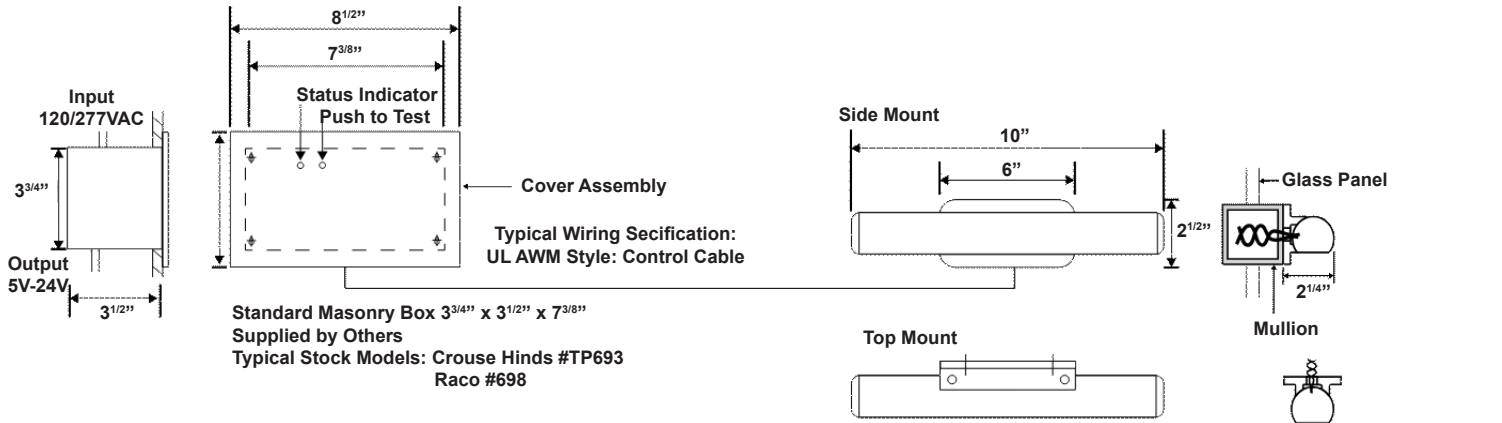

MOUNTING

10W AC and EM Models