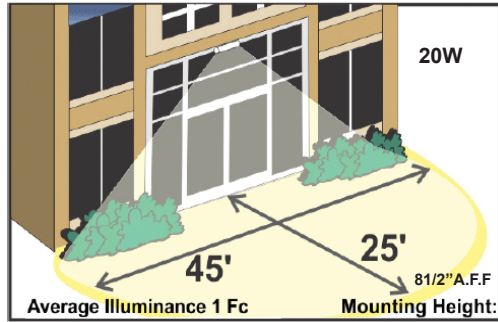

SPACING GUIDELINES

| Model # | Mounting Height (ft) | 3' Wide Egress Path | 6' Wide Egress Path | 10' Wide Egress Path |
|----------|----------------------|---------------------|---------------------|----------------------|
| OMEL-10W | 8' | 25' | 25' | 25' |