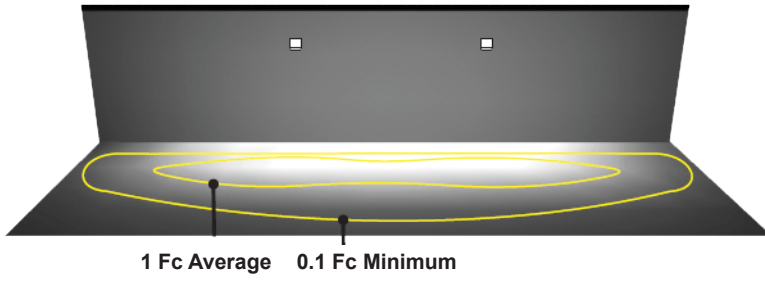

SPACING GUIDELINES

Model #	Mounting Height (ft)	3' Wide Egress Path	6' Wide Egress Path	10' Wide Egress Path
IWEL-4W	8.5'	24'	21'	15'
IWEL-7W	8.5'	40'	35'	25'
IWEL-10W	8.5'	45'	40'	35'

SELF DIAGNOSTICS

STATUS	LED DISPLAY
NORMAL FULL CHARGE	● GREEN ON
NORMAL FAST CHARGE	● ORANGE ON
FAILED BATTERY	●● RED FLASH FAST
FAILED LAMP	●● GREEN FLASH
FAILED TRANSFER	●● ORANGE FLASH
FAILED CHARGER	●● RED FLASH SLOW