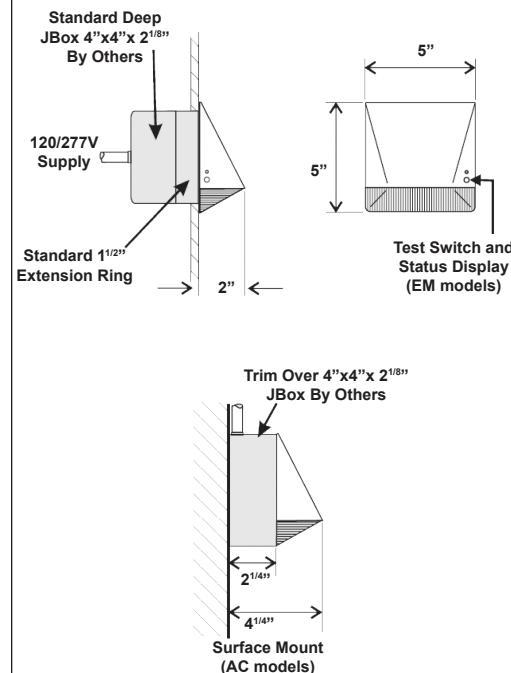

ACCESSORIES (Ships on the Side)

IWEL-WG	- Wire Guard
IWEL-ST	- Surface Trim