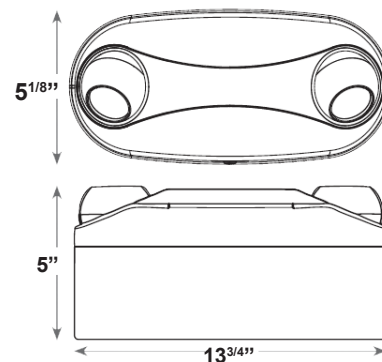

BLK - Black Housing

ELECTRICAL INFORMATION

Catalog #	Input Watts (W)		Input Amps (A)	
	120V	277V	120V	277V
EM16-HW-6V50	11.4	11.4	0.12	0.05
EM16-HW-12V50	11.5	11.7	0.12	0.05

PHOTOMETRICS

Single Fixture Spacing
 14' x 3' Area
 7.5' Mounting Height
 Illuminance Values(Fc)
 Average = 1.41
 Maximum = 5.6
 Minimum = 0.2
 Avg/Min Ratio = 8.70
 Max/Min Ratio = 28.00

Fixture to Fixture Spacing
 18' x 3' Area
 Illuminance Values(Fc)
 Average = 1.59
 Maximum = 5.6
 Minimum = 0.2
 Avg/Min Ratio = 7.95
 Max/Min Ratio = 28.00

SPACING GUIDELINES

Model #	Mounting Height (ft)	3' Wide Egress Path		6' Wide Egress Path		Lumens per Head	Head Qty
		Single Unit (ft)	Unit to Unit (ft)	Single Unit (ft)	Unit to Unit (ft)		
EM16-HW-LED-HO	7.5' Wall Mount	76'	76'	59'	60'	587	2
	10' Wall Mount	72'	75'	56'	58'		
	15' Wall Mount	58'	60'	44'	50'		
	20' Wall Mount	35'	42'	40'	45'		